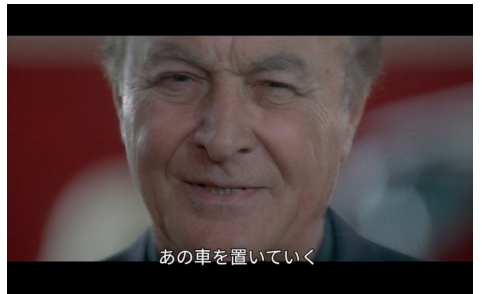

LOST HIGHWAY (SWEDED)

2018 / HD video installation / Color / Silent / Japan / Japanese subtitles / 22'09"

Installation view at Volvo Studio Aoyama, Tokyo / Bijutsu Techo x Volvo Art Project, 2018

Video stills comparing David Lynch's original *Lost Highway* (1997) and its Japanese pirated (or "sweded") version on the bottom.

LOST HIGHWAY (SWEDED)

2018 / HD video installation / Color / Silent / Japan / Japanese subtitles / 22'09"

Installation view at Volvo Studio Aoyama, Tokyo / Bijutsu Techo x Volvo Art Project, 2018

CAST

Fred Madison / Pete Dayton - - - Teppei Soutome
Renee Madison / Alice - - - Sachie Hoshi
Mystery Man #1 - - - Reiko Takayama
Mystery Man #2 - - - Ito Soutome
Hank - - - Takao Takahashi (Bijutsu Techo)
Lou - - - Keiichiro Tao (Bijutsu Techo)
Mr. Eddy / Dick Laurant - - - Masami Soutome